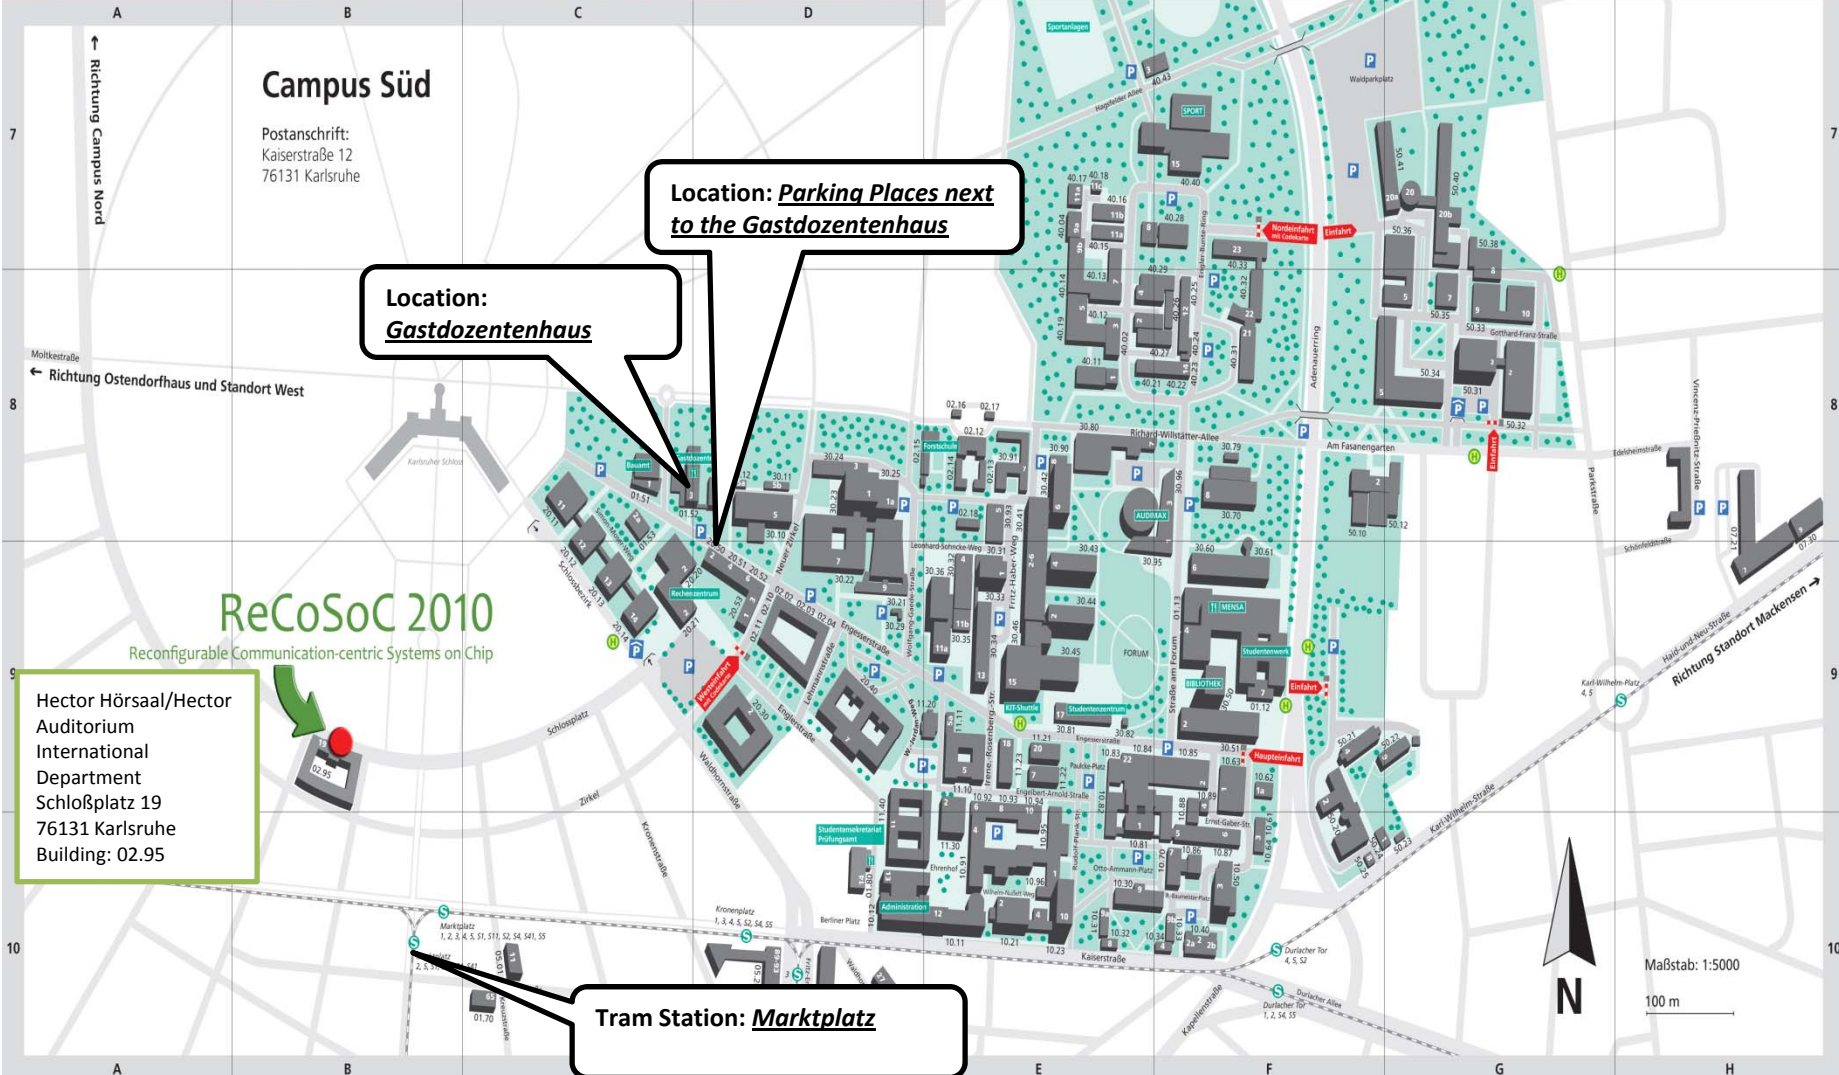

Campus Süd

Postanschrift:
Kaiserstraße 12
76131 Karlsruhe

Location:
Gastdozentenhaus

Location: Parking Places next to the Gastdozentenhaus

Hector Hörsaal/Hector Auditorium
International Department
Schloßplatz 19
76131 Karlsruhe
Building: 02.95

Tram Station: Marktplatz

Maßstab: 1:5000
100 m