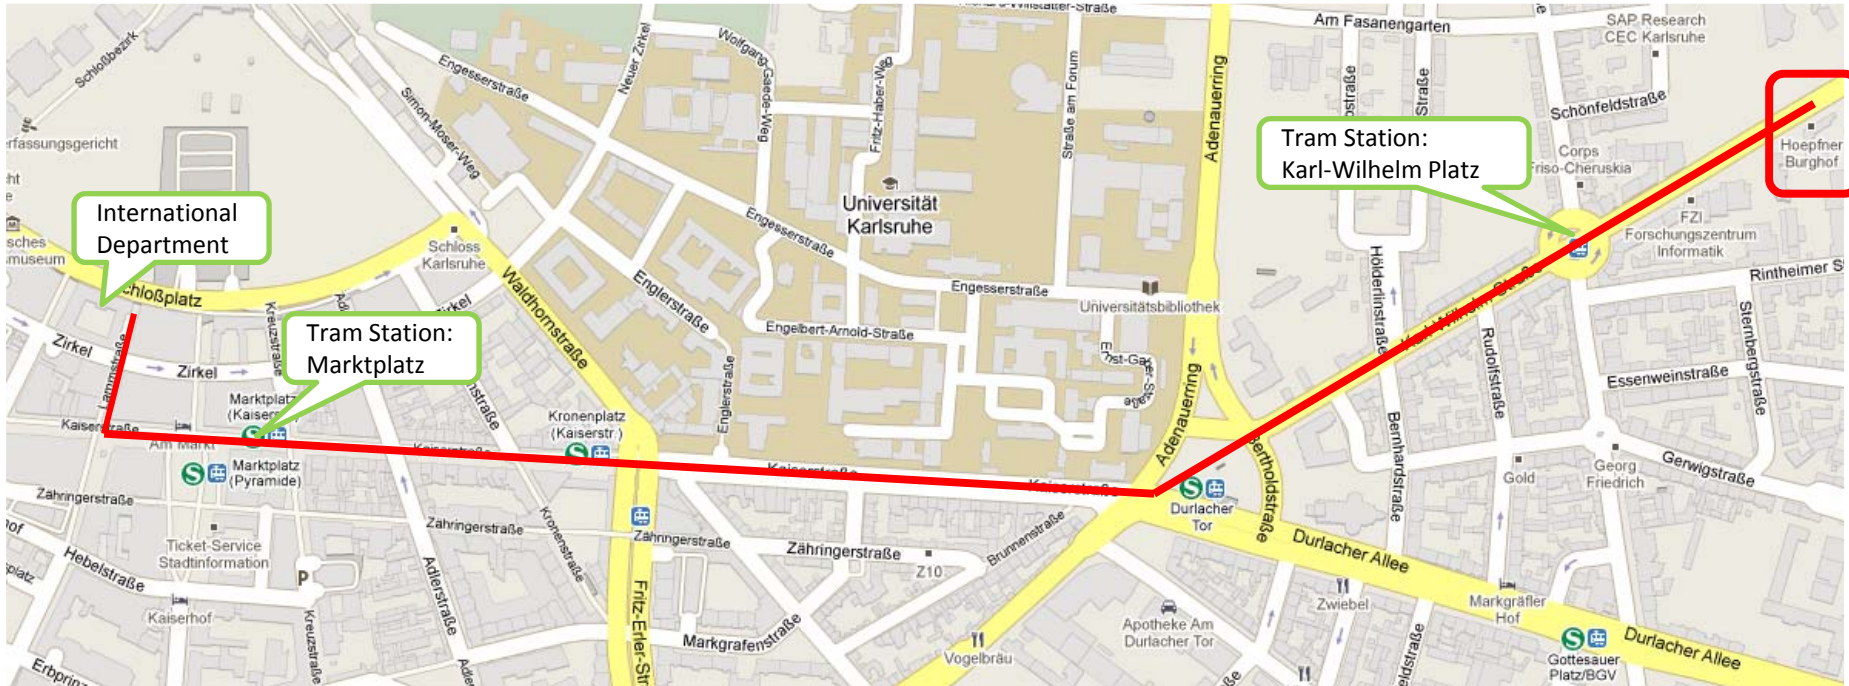

# Karlsruhe Tramway Map – Central Region of Karlsruhe

**ReCoSoC'10 venue:**  
 International Department/Hector Lecture Hall  
**Station: Marktplatz**  
 Location: Hotel am Markt

Tram Station:  
Kronenplatz / Kaiserstrasse

Location: Novotel  
 Station: Kongresszentrum

Tram Station: 3  
Kronenplatz / Universitaet

Location: Renaissance Hotel  
 Station: Mendelssohnplatz

Karlsruhe Central Station  
 Take Tram **2**, **S4**, **S1**

All hotels shown here are in direct vicinity of the related tram station

## Social Event:

Hoepfner Burghof  
Haid-und-Neu-Straße 18  
76131 Karlsruhe

Hoepfner Burghof can be reached by using the Tram **4** (*direction Waldstadt*) or **5** (*direction Rinheim*) starting from the station **Marktplatz** and get off at **Karl-Wilhelm-Platz**. Then you have to walk the last 200 m.