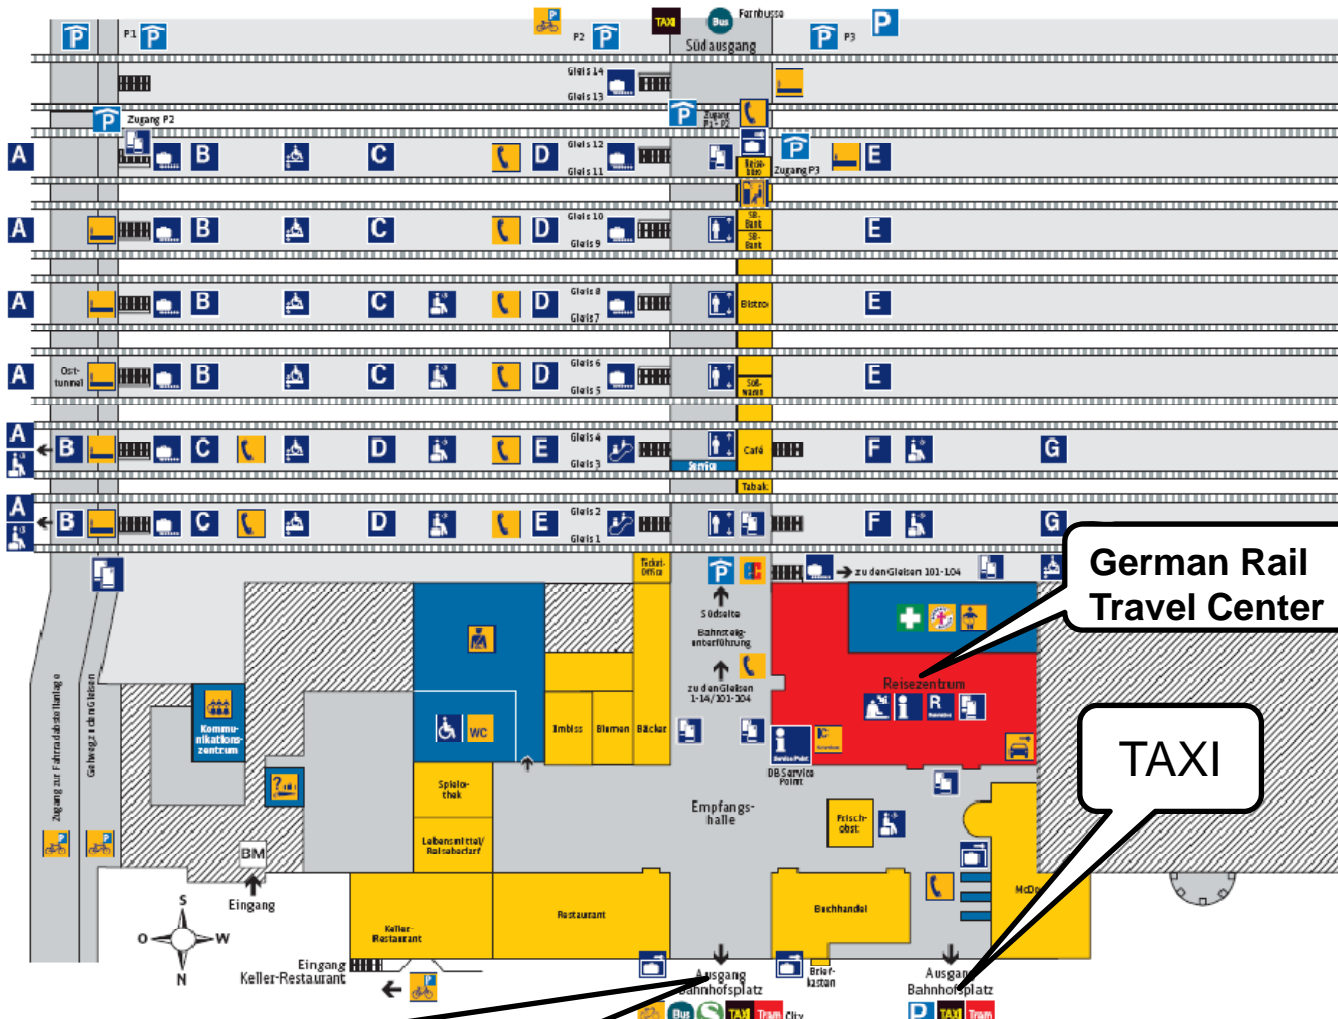

Karlsruhe Central Station Map

1. **Zeichenerklärung**

DB Reiseservice	Obergeschoss
Bahnhofs-einrichtungen	Erdgeschoss
Geschäfte, Gastronomie	Bahnhofsmanagement
oben Treppenauftritt unten	
Richtungspfeil	Telefon
Information	Bundespolizei
Reservierung	Fundstelle
Reisezentrum/ Schalter	Bahnhofsmission
Fahrkartenverkauf	Fahrradabstellplatz
Warteraum	Mietwagen
Fahrtreppe	Parkhaus
Aufzug	Parkplatz
Rollstuhlbewutzer	Erste Hilfe
Rollstuhlbefahrt	Fotoautomat
Schließfach	WC
Gepäckforderband	Babywickelmöglichkeit
Bahnsteigabschnitte	Konferenzraum
S-Bahn	IC Kurierdienst
Taxi	ec-Geldautomat
Bus	Raucherbereich
Tram	Call a Bike

Exit to tramway:
Relevant tram **2**, **S4**, **S1** stops on tramway track 1 & 2 next to exit of Central station

German Rail Travel Center

TAXI