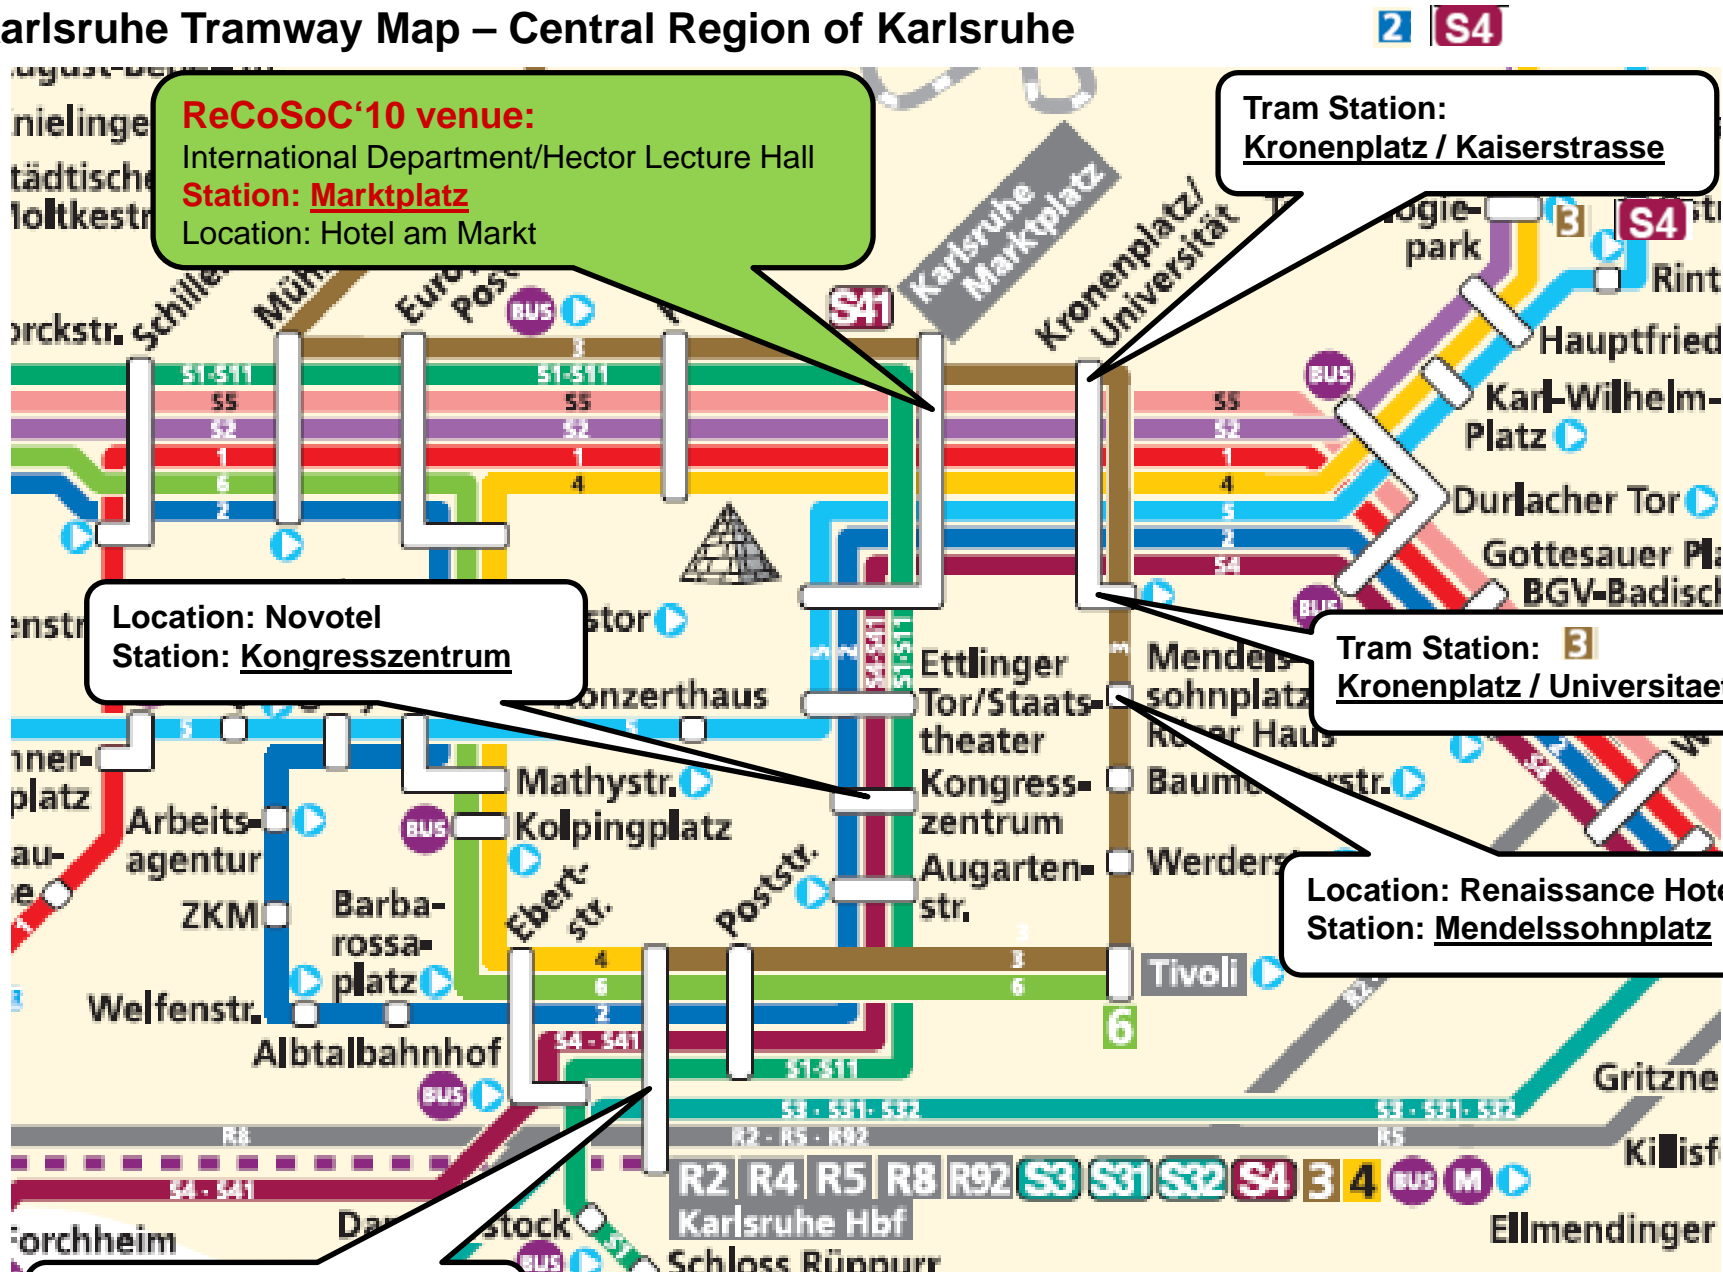

## Bars and Restaurants in the surroundings of ReCoSoC'10:

- Next to International Department: 

- Multi Kulti 

- In the City:

- At Marktplatz:

- Marktlücke 
- Besitos 

- At Ludwigsplatz: 

- Lehner's
- Casa Aposto
- Enchilada
- Ohne Gleichen

# Karlsruhe Tramway Map – Central Region of Karlsruhe

**ReCoSoC'10 venue:**  
 International Department/Hector Lecture Hall  
**Station: Marktplatz**  
 Location: Hotel am Markt

Tram Station:  
Kronenplatz / Kaiserstrasse

Location: Novotel  
 Station: Kongresszentrum

Tram Station: 3  
Kronenplatz / Universitaet

Location: Renaissance Hotel  
 Station: Mendelssohnplatz

Karlsruhe Central Station  
 Take Tram **2**, **S4**, **S1**

All hotels shown here are in direct vicinity of the related tram station